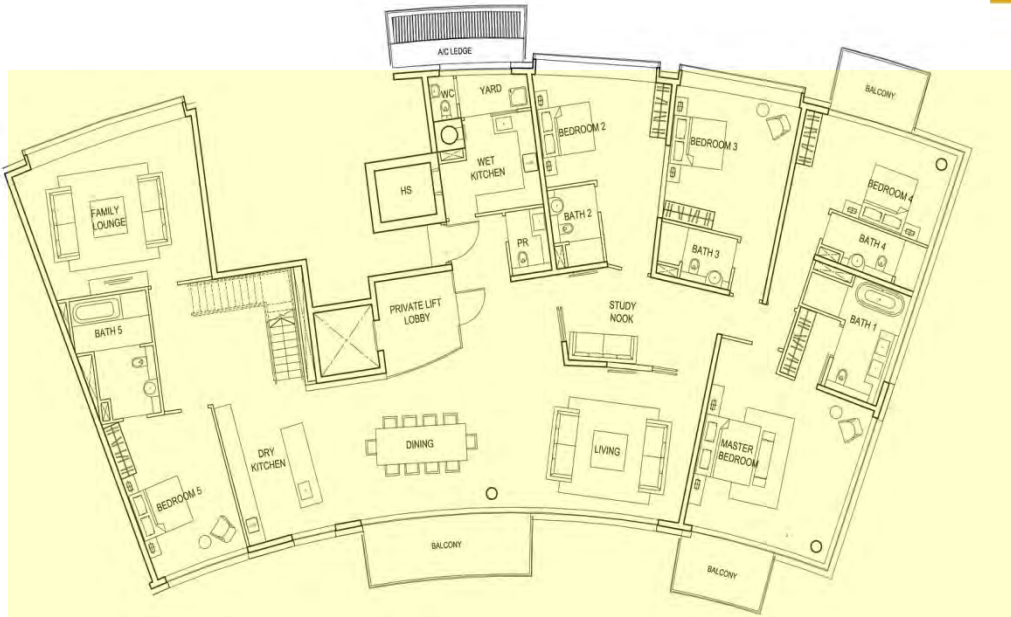

# UPPER

Blk A/F

Type

**VP7**

Penthouse

Blk A #06-67  
635 sq m (6,835 sq ft)

Blk F #06-38  
635 sq m (6,835 sq ft)

The  
**Property**

collection.com

**LOWER**

Tower 1A/2A

Type  
**P4**  
 Penthouse

Tower 1A #23-78

Tower 2A #23-83

The  
**Property**  
 collection.com

**UPPER**

Tower 1A/2A

Type

**P4**

Penthouse

**Tower 1A #23-78**  
767 sq m (8,256 sq ft)

**Tower 2A #23-83**  
767 sq m (8,256 sq ft)

The  
**Property**  
collection.com

**LOWER**

Tower 2B #39-88  
 1,236 sq m (13,304 sq ft)

The  
**Property**  
 collection.com

**LOWER**