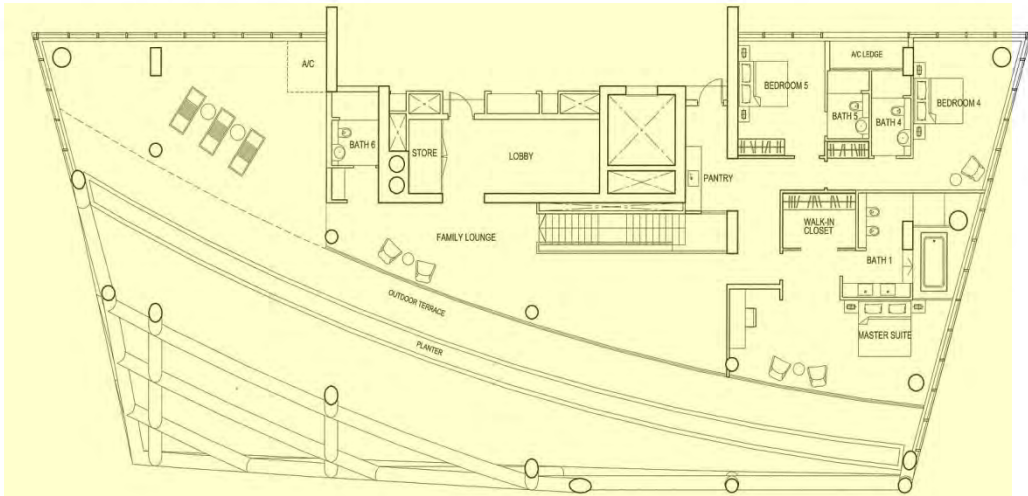

# UPPER

Blk A/F

Type

**VP7**

Penthouse

Blk A #06-67  
635 sq m (6,835 sq ft)

Blk F #06-38  
635 sq m (6,835 sq ft)

The  
**Property**

collection.com

**LOWER**

Tower 1A/2A

Type  
**P4**  
 Penthouse

Tower 1A #23-78

Tower 2A #23-83

The  
**Property**  
 collection.com

**UPPER**

Tower 1A/2A

Type

**P4**

Penthouse

**Tower 1A #23-78**  
767 sq m (8,256 sq ft)

**Tower 2A #23-83**  
767 sq m (8,256 sq ft)

The  
**Property**  
collection.com

**LOWER**

Tower 2B #39-88  
 1,236 sq m (13,304 sq ft)

The  
**Property**  
 collection.com

**LOWER**