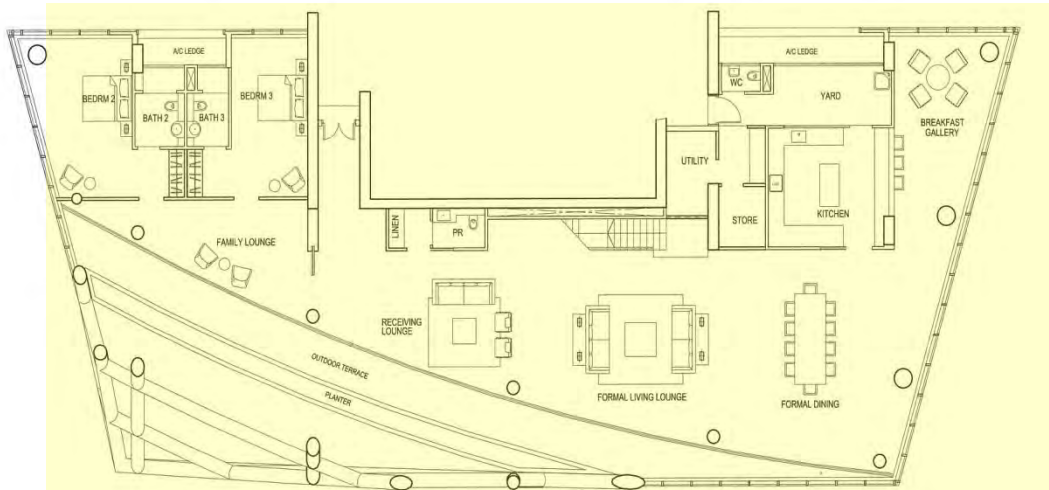

# UPPER

Blk A/F

Type

**VP7**

Penthouse

Blk A #06-67  
635 sq m (6,835 sq ft)

Blk F #06-38  
635 sq m (6,835 sq ft)

The  
**Property**

collection.com

**LOWER**

Tower 1A/2A

Type  
**P4**  
 Penthouse

Tower 1A #23-78

Tower 2A #23-83

The  
**Property**  
 collection.com

**UPPER**

Tower 1A/2A

Type

**P4**

Penthouse

**Tower 1A #23-78**  
767 sq m (8,256 sq ft)

**Tower 2A #23-83**  
767 sq m (8,256 sq ft)

The  
**Property**  
collection.com

**LOWER**

Tower 2B #39-88  
 1,236 sq m (13,304 sq ft)

The  
**Property**  
 collection.com

**LOWER**