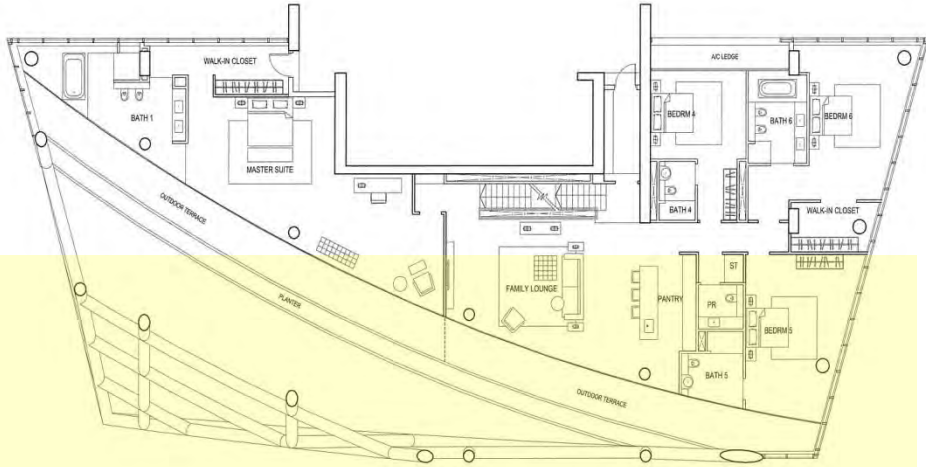

Type
P7
Super
Penthouse