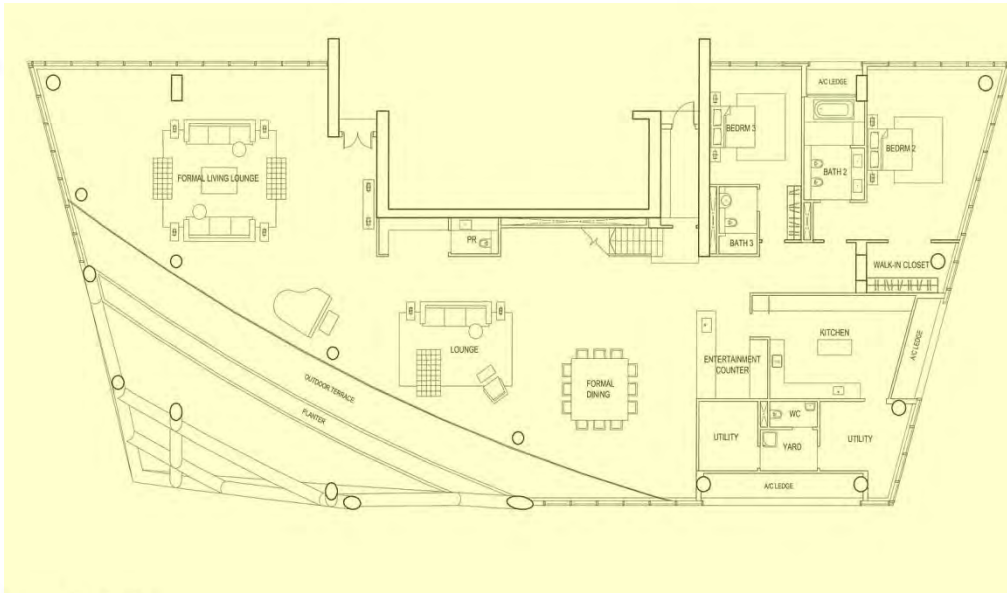

Tower 1A/2A

Type

**P4**

Penthouse

**Tower 1A #23-78**  
767 sq m (8,256 sq ft)

**Tower 2A #23-83**  
767 sq m (8,256 sq ft)

The  
**Property**  
collection.com

**LOWER**

Tower 2B

Type  
**P7**  
Super  
Penthouse

MID

Tower 2B #39-88

UPPER

The  
**Property**  
collection.com

Tower 2B

Type  
**P7**  
 Super  
 Penthouse

Tower 2B #39-88  
 1,236 sq m (13,304 sq ft)

The  
**Property**  
 collection.com

**LOWER**